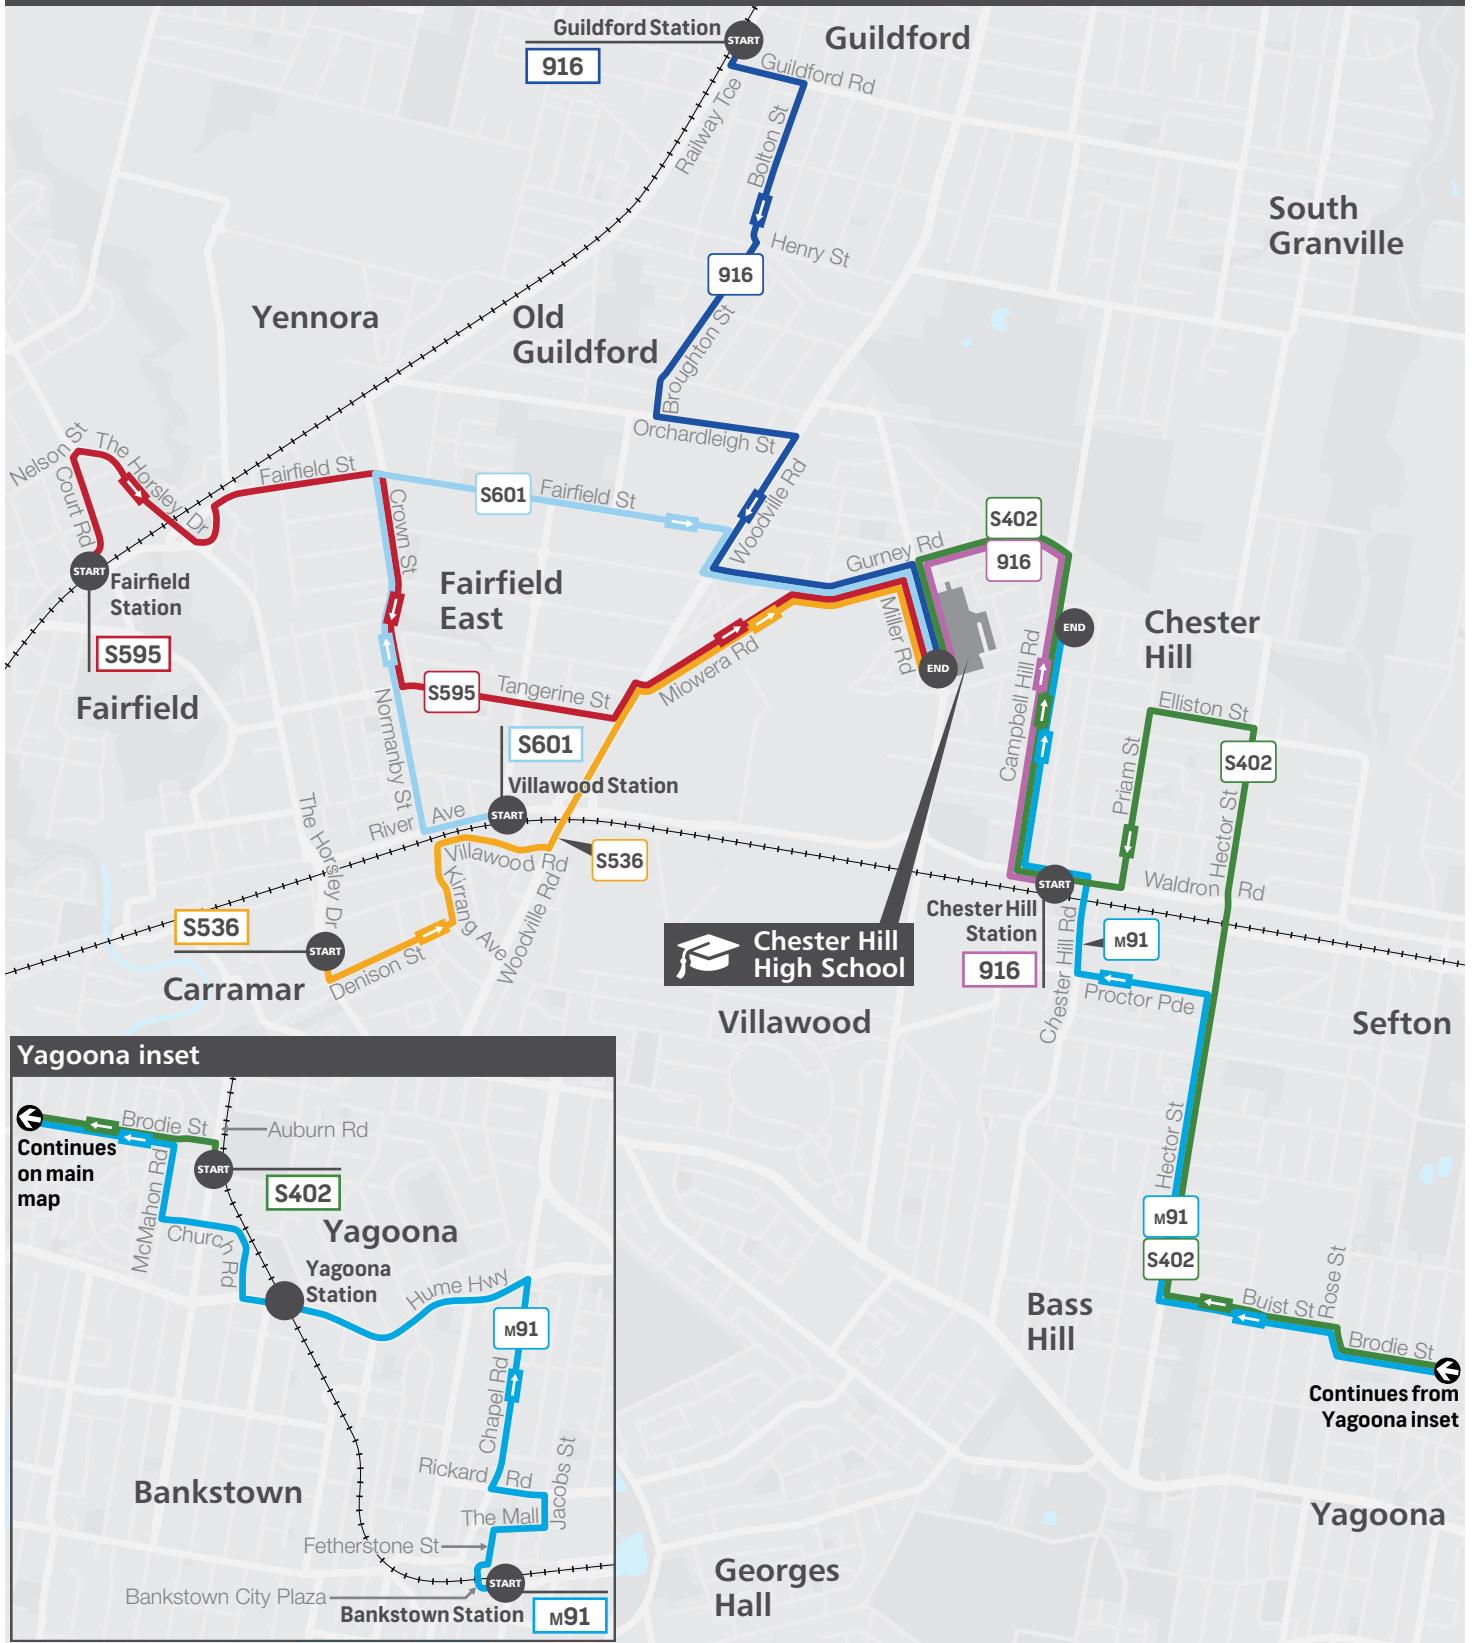

S595 From Fairfield

Fairfield Station Stand E	07:55
Fairfield East Normanby St before Tangerine St	08:03
Chester Hill High School Miller Rd	08:10

Morning bus route map - see next page

Page 1 of 4

The bus services contained in this timetable are run by Transit Systems.

Effective 30 January 2023. Revised August 2023

Morning bus route map

Page 2 of 4

The bus services contained in this timetable are run by Transit Systems.

For the most up-to-date times and travel options, use the Trip Planner or Departures at transportnsw.info. There may be more travel options available than those shown in this timetable.

M91 To Granville

Day Restrictions		U	U
Chester Hill Campbell Hill Rd before Burrows Ave	15:15	13:45	14:00
Muhammadi Welfare Association Blaxcell St (opp)	15:19	13:50	14:05
Sth Granville Blaxcell St opp Pegler Ave Walkway	15:27	13:53	14:08
Granville Blaxcell St opp Charles St	15:32	13:58	14:13
Granville Station Stand B	15:38	14:02	14:17