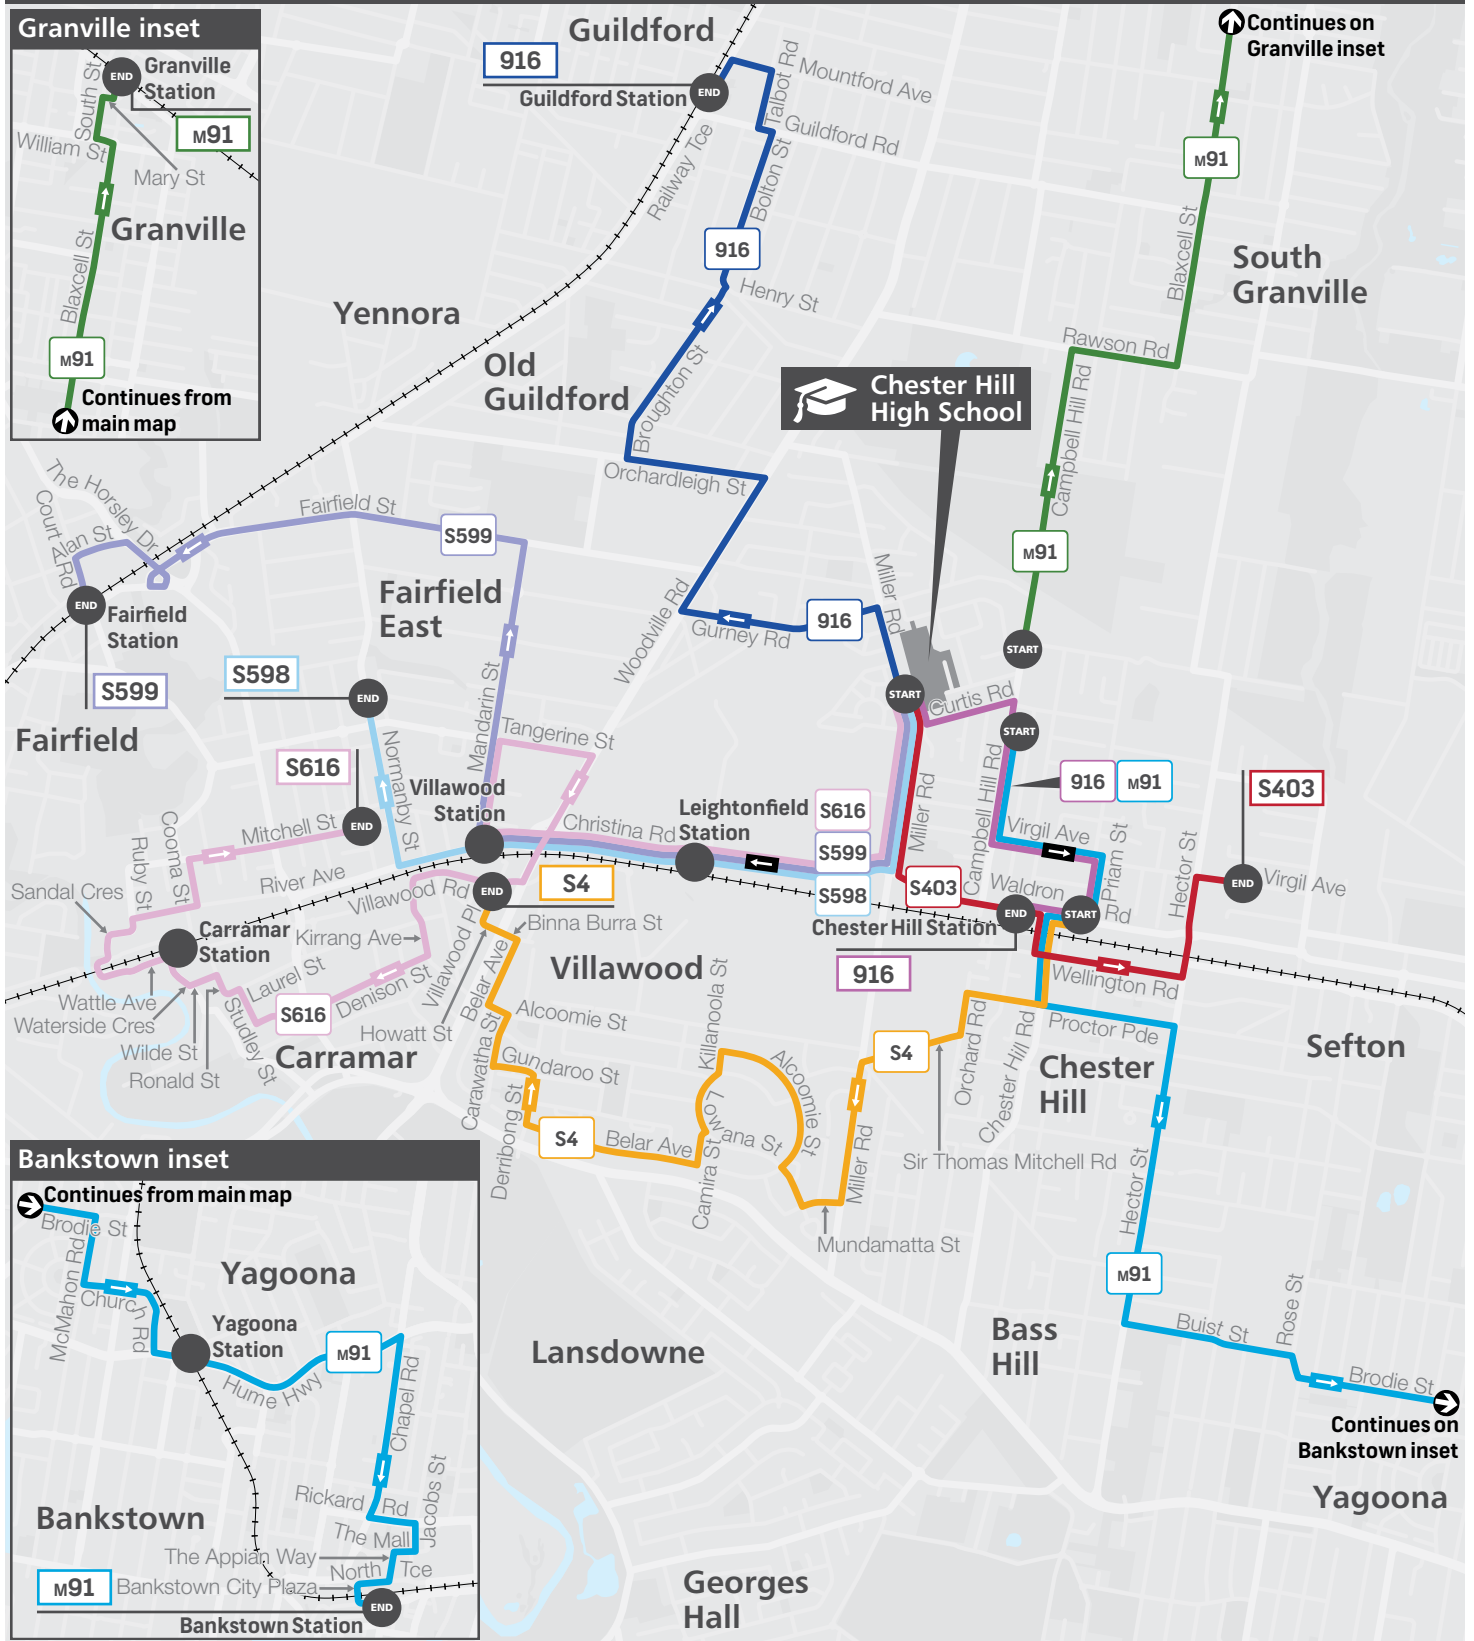

Chester Hill High School Timetable

Effective 30 January 2023. Revised August 2023

Afternoon bus route map

Page 4 of 4

The bus services contained in this timetable are run by Transit Systems.

For the most up-to-date times and travel options, use the Trip Planner or Departures at transportnsw.info. There may be more travel options available than those shown in this timetable.

Times are shown in 24-hour time (e.g. 5am = 05:00, 5pm = 17:00).

Information contained in this timetable is subject to change without notice. It does not include times for minor stops, short term changes, real-time information or any disruption alerts.